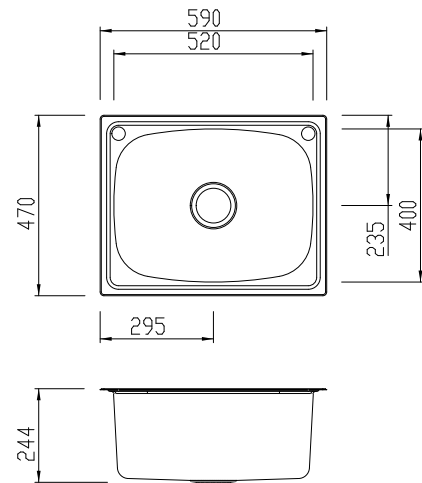

TI45S

Laundry

Oliveri®