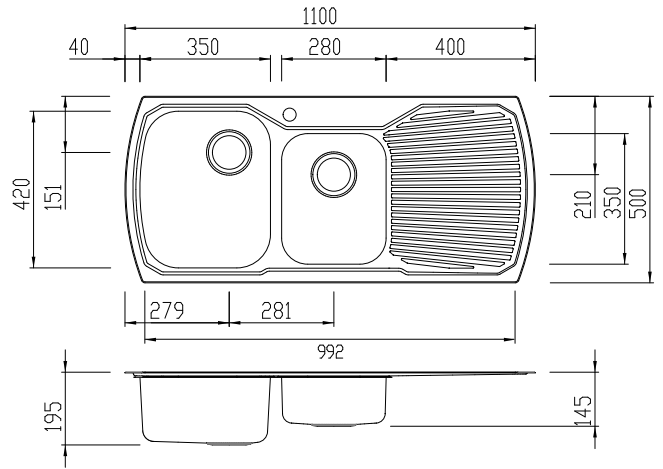

MO711

Monet

Oliveri®

LEFT HAND BOWL SINK