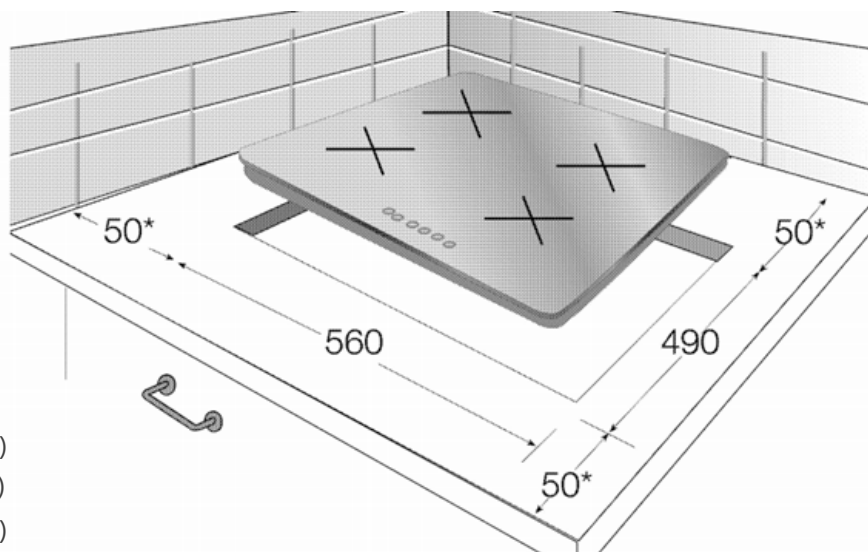

Cooking Zones

Rear Left Zone:	1.8/3 kW (Ø 180 mm)
Rear Right Zone:	2/3.7 kW (Ø 210 mm)
Front Left Zone:	1.8/3 kW (Ø 180 mm)
Front Right Zone:	1.5/2.2 kW (Ø 145 mm)

Dimensions & Weights

Unpackaged Height:	55 mm
Unpackaged Width:	582 mm
Unpacked Depth:	512 mm
Unpackaged Weight:	10.6 Kg
Packaged Height:	125mm
Packaged Width:	655 mm
Packaged Depth:	565 mm
Packaged Weight:	11.8 Kg

Cutout Dimensions(WxD): 560 x 490 mm

EAN Code: 8690842150524

Beko Product Guarantee: 2 Years + 3 Years by Registration

beko

Official partner of the
everyday