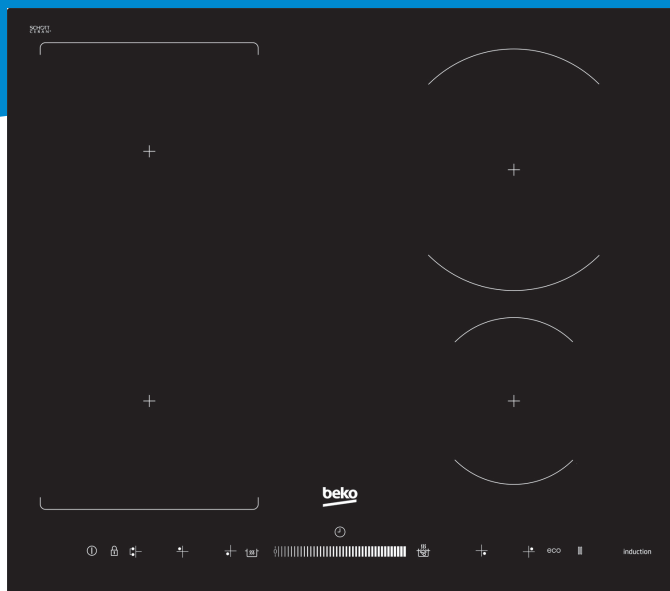

HII64500FHT1

60 cm Induction 4 Zone Cooktop including Indyflex™ Zone

Touch & Slide Control

Booster Function

Memory Function

Stop & Go Function

Automatic Switch Off

Main Features

Cooking Zone:	4 x Induction
Control Type:	Slide & Touch Control
Construction Type:	Frameless Glass
Cooking Levels:	19 per zone
Indyflex™ Zone	Yes
Automatic Pan Detection:	Yes
Total Electric Power:	7.2 kW
Fuse:	min. 16 A x 2

Cooking Zones

Rear Left Zone:	1.8/3 kW (Ø 180 mm)
Rear Right Zone:	2/3.7 kW (Ø 210 mm)
Front Left Zone:	1.8/3 kW (Ø 180 mm)
Front Right Zone:	1.5/2.2 kW (Ø 145 mm)

Dimensions & Weights

Unpackaged Height:	55 mm
Unpackaged Width:	582 mm
Unpacked Depth:	512 mm
Unpackaged Weight:	10.6 Kg
Packaged Height:	125mm
Packaged Width:	655 mm
Packaged Depth:	565 mm
Packaged Weight:	11.8 Kg