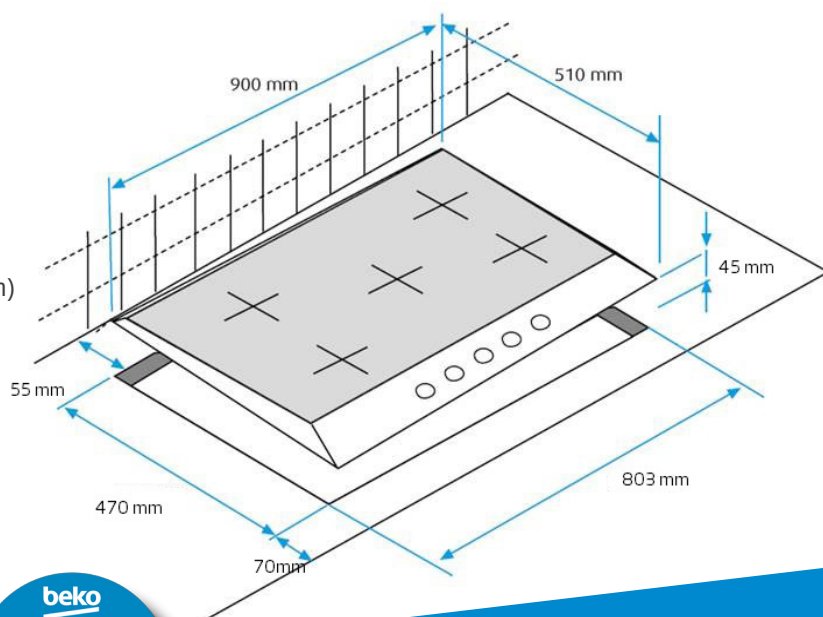

HIC95600T1

90 cm Vitroceramic 5 Zone Cooktop

Touch & Slide Control

Booster Function

Key Lock

Main Features

Cooking Zone:	5 x Vitroceramic
Control Type:	Slide & Touch Control Control
Construction Type:	Frameless Glass
Cooking Levels:	9 per zone
Total Electric Power:	8.7 kW
Fuse:	38.5 A

Control Features

On-Off Indicator Light:	Yes
Booster Function:	Yes
Timer & Buzzer:	Yes
Key Lock:	Yes

Safety

Residual Heat Indicator:	Yes
--------------------------	-----

Cooking Zones

Rear Left Zone:	1.8 kW (Ø 120/175 mm)
Rear Right Zone:	1.2 kW (Ø 140 mm)
Front Left Zone:	1.2 kW (Ø 140 mm)
Front Right Zone:	1.8 kW (Ø 175 mm)
Centre Zone:	2.7 kW (Ø 140/210/270 mm)

Dimensions & Weights

Unpackaged Height:	45 mm
Unpackaged Width:	900 mm
Unpacked Depth:	510 mm
Unpackaged Weight:	13.05 Kg
Packaged Height:	100mm
Packaged Width:	950 mm
Packaged Depth:	550 mm
Packaged Weight:	13.3 Kg

Cutout Dimensions(WxD): 803 x 470 mm

EAN Code: 8690842150494

Manufacturers Warranty: 2 Years + 3 Years by Registration

beko

Official partner of
the
everyday