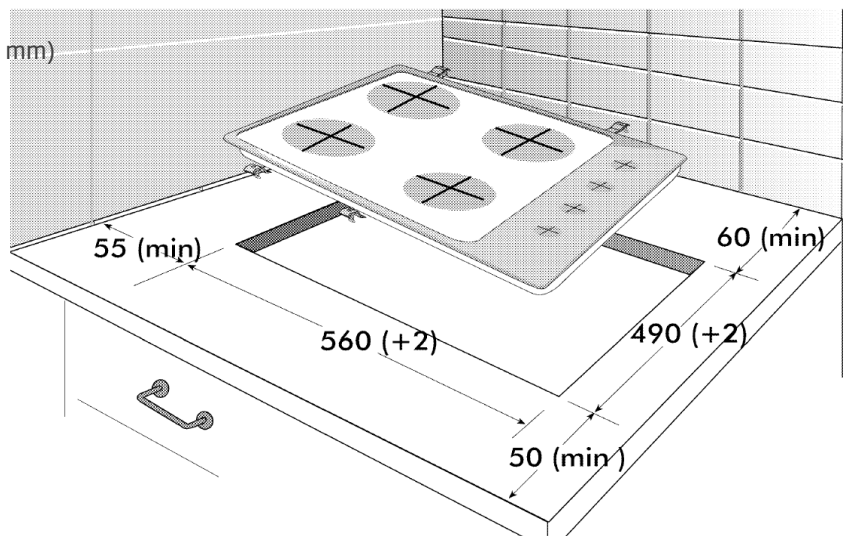

Control Features

On-Off Indicator Light:	Yes
-------------------------	-----

Safety

Residual Heat Indicator:	Yes
--------------------------	-----

Cooking Zones

Rear Left Zone:	1.2 kW (Ø 140 mm)
Rear Right Zone:	1.8 kW (Ø 180 mm)
Front Left Zone:	0.7/1.7 kW (Ø 120/Ø 180 mm)
Front Right Zone:	1.2 kW (Ø 140 mm)

Dimensions & Weights

Unpackaged Height:	71 mm
Unpackaged Width:	580 mm
Unpacked Depth:	510 mm
Unpackaged Weight:	7.3 Kg
Packaged Height:	150 mm
Packaged Width:	670 mm
Packaged Depth:	590 mm
Packaged Weight:	15 Kg

Cutout Dimensions(WxD): 560 x 490 mm

EAN Code: 8690842150456

Beko Product Guarantee: 2 Years + 3 Years by Registration

beko

Official partner of
the
everyday