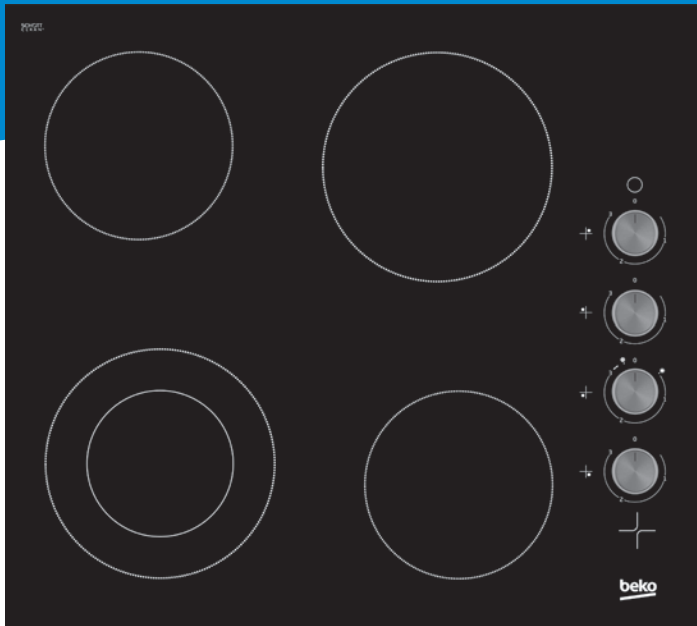

HIC641051

60 cm Vitroceramic 4 Zone Cooktop

Easy to Clean

Main Features

Cooking Zone:	4 x Vitroceramic
Control Type:	Side Control Knobs
Construction Type:	Frameless Glass
Cooking Levels:	6 per zone
Total Electric Power:	5.9 kW
Fuse:	min. 25 A

Control Features

On-Off Indicator Light:	Yes
-------------------------	-----

Safety

Residual Heat Indicator:	Yes
--------------------------	-----

Cooking Zones

Rear Left Zone:	1.2 kW (Ø 140 mm)
Rear Right Zone:	1.8 kW (Ø 180 mm)
Front Left Zone:	0.7/1.7 kW (Ø 120/Ø 180 mm)
Front Right Zone:	1.2 kW (Ø 140 mm)

Dimensions & Weights

Unpackaged Height:	71 mm
Unpackaged Width:	580 mm
Unpacked Depth:	510 mm
Unpackaged Weight:	7.3 Kg
Packaged Height:	150 mm
Packaged Width:	670 mm
Packaged Depth:	590 mm
Packaged Weight:	15 Kg