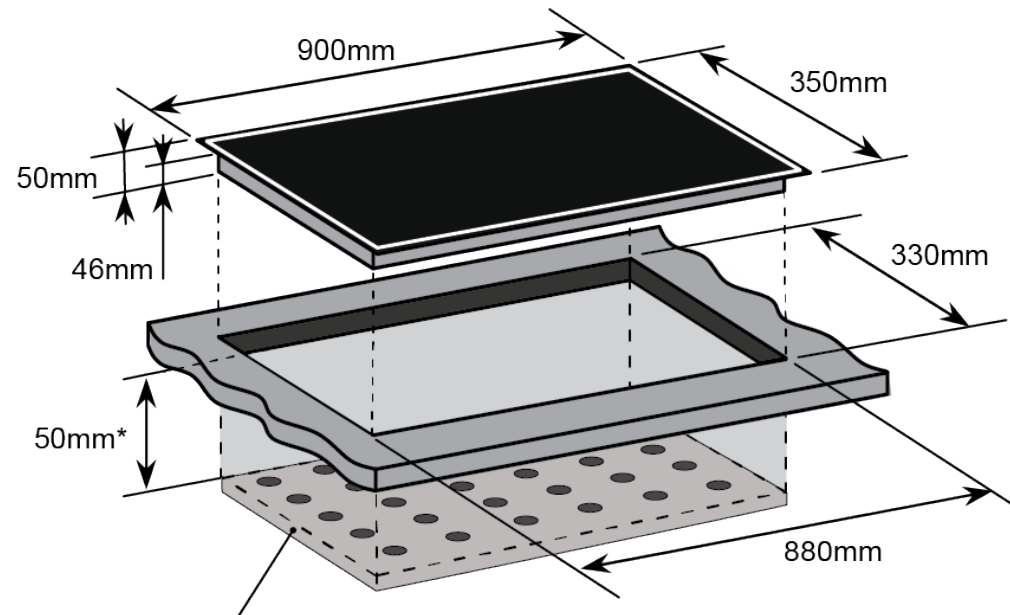

CC96GB

900mm Ceramic cooktop

Euromaid
made for you.

Features

- 4 cooking zones (2 with dual zone)
- Bevel edges
- 9 stage power setting for each zone
- Easy access front position touch controls
- Digital display for settings and timer
- Timer with minute minder -up to 99min each zone
- Fast heat up highlight elements
- Acoustic off signal (when used with timer)
- Child Lock
- Residual heat indicators
- Safety Auto Shut Off

Cooking Zones

- Zone Power Output (W)
- Front Left: 140mm / 230mm - 1000W / 2200W
- Back Left: 165mm - 1200W
- Front right: 165mm - 1200W
- Back Right: 140mm / 200mm - 900W / 1 00W

Total Connection

- Voltage/Frequency: 220-240V (50-60Hz) Kilowatt
- Rating: 6400W
- Power Requirement: 25.00 amp

* A thermal protection heat barrier **MUST BE** fitted 50mm from the base of the cooktop when access is possible via a cupboard or drawer. This thermal protection heat barrier should contain holes to improve ventilation as shown.

Product Dimensions

900mm (W) x 350mm (D) x 50mm (H)

Cutout Dimensions

880mm (W) x 330mm (D)

Warranty
2 year Parts and Labour