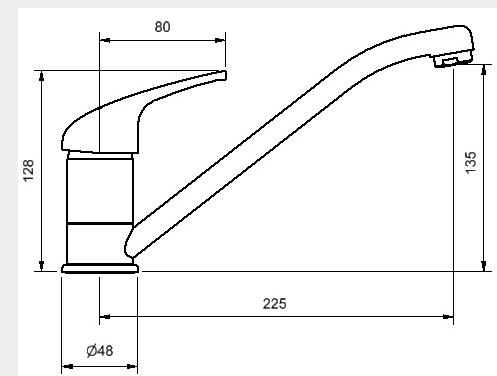

# BT489 Single Lever Mixer Tap

**BLANCO**

**Model**  
BT489  
**Warranty**  
10 years on whole tap

## Specifications

BT489 -  
Single Lever Mixer Tap

<b>Material:</b>	Chrome Plated Finished (14 micras Nickel, 0.2 micras Chrome) 35mm Ceramic Cartridge
<b>Min:</b>	150 kPa
<b>Max:</b>	1000 kPa
<b>Recommended Pressure:</b>	300 kPa (Suitable for Main or Balanced Water Pressures only)
<b>Dimensions:</b>	225 mm c/c Spout Length 135 mm Spout Height from Tap Mount to Outlet
<b>Mounting Hole:</b>	35mm Diameter
<b>Standard Inclusions:</b>	Australian Standard Flexible Hose and Fittings
<b>Warranty:</b>	10 years on whole tap