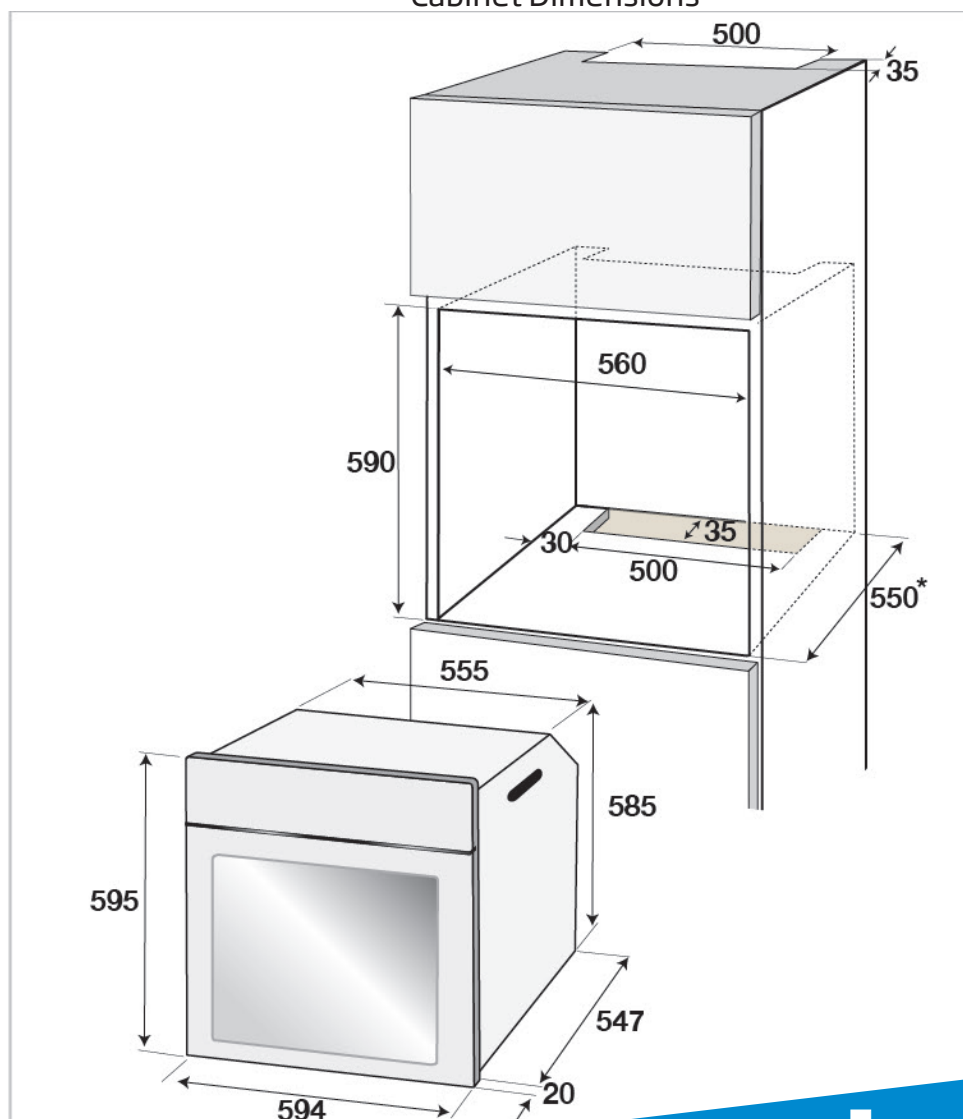

Dimensions & Weights

| | |
|------------------------------------|---------|
| Built-in dimensions (cabinet): | |
| Height: | 600 mm |
| Width: | 560 mm |
| Depth: | 550 mm |
| Built-in dimensions (under bench): | |
| Height: | 590 mm |
| Width: | 560 mm |
| Depth: | 550 mm |
| Unpacked Weight: | 40.9 kg |
| Packaged Height: | 655 mm |
| Packaged Width: | 660 mm |
| Packaged Depth: | 660 mm |
| Packaged Weight: | 44.0 kg |

94 L Gross Capacity Multifunction Built-in Oven with Side Venting & Steam Assist Cooking

Cabinet Dimensions

beko

Official partner of the *everyday*