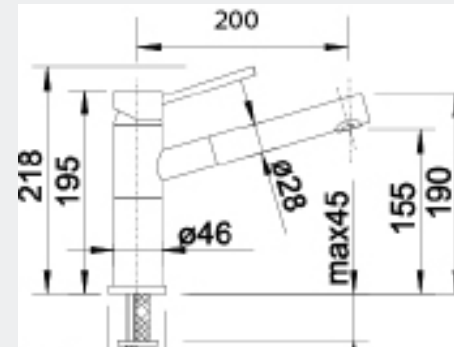

ALTASA, ALTASG, ALTASW

BLANCO

Model Code

ALTASA - Anthracite
 ALTASG - Rock grey
 ALTASW - White

Description

Single lever mixer tap with pull out arm

Warranty

10 year warranty

Material:	Available in anthracite and chrome, rock grey and chrome, white and chrome
Recommended Pressure:	300 kPa
Min Pressure:	150 kPa
Max Pressure:	1000 kPa
Dimensions:	Suitable for main or balanced water pressure 200 mm Spout length 155 mm Spout Height 218 mm Tap Height
Mounting Hole:	Ø35 mm tap hole required
Standard Inclusions:	Australian standard flexible hose and fittings
Inclusions:	Stabilising plate to increase stability of the tap when fitted in stainless steel sinks
Warranty:	10 years

Note: Measurements are within 2 - 3mm of factory tolerance. It is advisable to check dimensions of physical product when measuring for installations and before doing any cut outs.

*Due to continual product development the information provided is not final and may be subject to change.