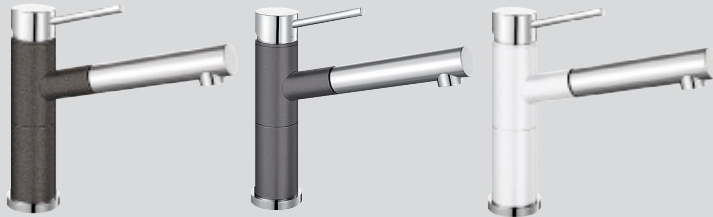

ALTASA, ALTASG, ALTASW

BLANCO

Model Code

ALTASA - Anthracite
 ALTASG - Rock grey
 ALTASW - White

Description

Single lever mixer tap with pull out arm

Warranty

10 year warranty

Features

Benefits

Engineered In Germany	Elegant mixture of chrome and SILGRANIT™ design greatly impresses and it will suit all types of kitchen sinks, products and worktops.
SILGRANIT™ and Chrome - Dual Finish Design	Colour version in perfect coordination with coloured SILGRANIT™ sinks and bowls.
128° Swivel Spout	Allows better access to the sink for washing large items.
Metal-sheathed Spray Hose	Pull out hand spray with metal sheathed hose ensures longevity of the tap.
High Clearance Outlet	Giving greater ability to clean larger items in confined space.

Material:	Available in anthracite and chrome, rock grey and chrome, white and chrome
Recommended Pressure:	300 kPa
Min Pressure:	150 kPa
Max Pressure:	1000 kPa
Dimensions:	Suitable for main or balanced water pressure 200 mm Spout length 155 mm Spout Height 218 mm Tap Height
Mounting Hole:	Ø35 mm tap hole required
Standard Inclusions:	Australian standard flexible hose and fittings
Inclusions:	Stabilising plate to increase stability of the tap when fitted in stainless steel sinks
Warranty:	10 years