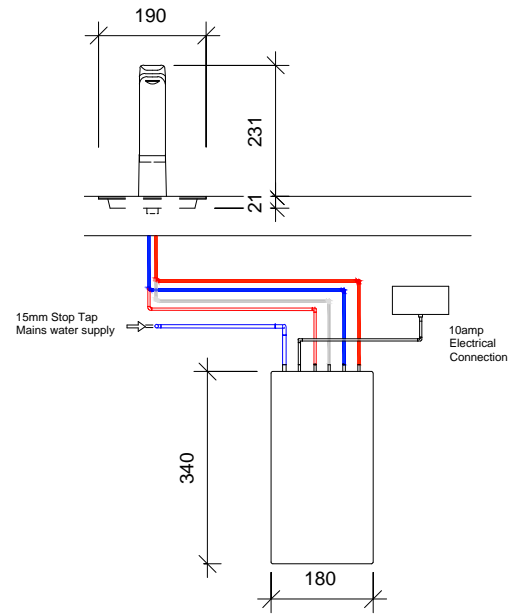

FRONT VIEW

SIDE VIEW

REAR VIEW

Billi Eco on sink

Billi Eco on Front

REV.	BY	DATE	DESCRIPTION OF CHANGE
1		23-07-14	INITIAL ISSUE
REVISION			

TITLE
BOILING-CHILLED WATER SYSTEM-BILLI ECO WITH XT
TOUCH & FONT

PROJECT

ECO

DRAWN	DATE
A2K	23-07-2014
SCALE	SIZE
1 : 10	A3

Billi TM	
DRAWING No.	REV.
A1401-A103	1