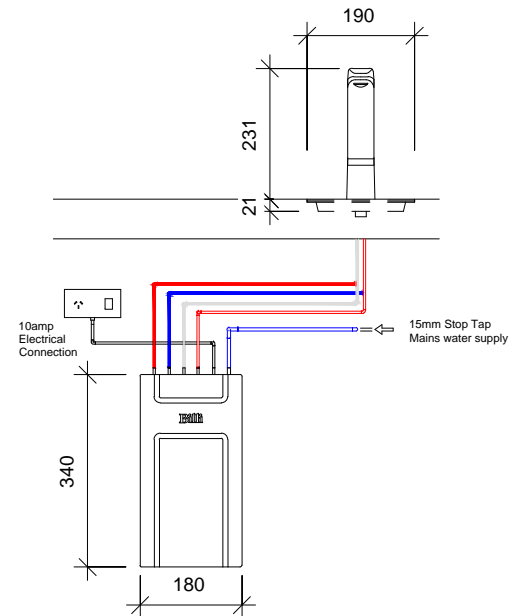

Billi Eco on Front

REV.	BY	DATE	DESCRIPTION OF CHANGE
1		23-07-14	INITIAL ISSUE
REVISION			

TITLE
BOILING-CHILLED WATER SYSTEM-BILLI ECO WITH XT
TOUCH & FONT

PROJECT

ECO

DRAWN	DATE
A2K	23-07-2014
SCALE	SIZE
1 : 10	A3

Billi^{TM}	
DRAWING No.	REV.
A1401-A103	1