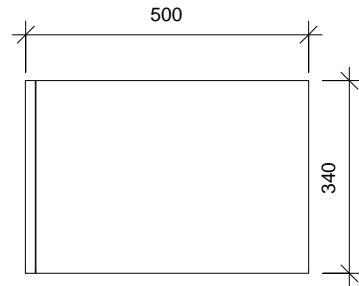

SIDE VIEW

REV.	BY	DATE	DESCRIPTION OF CHANGE
1		23-07-14	INITIAL ISSUE
REVISION			

TITLE
BOILING-CHILLED WATER SYSTEM-BILLI ECO WITH XT
TOUCH & FONT

PROJECT

ECO

DRAWN	DATE
A2K	23-07-2014
SCALE	SIZE
1 : 10	A3

Billi^{TM}	
DRAWING No.	REV.
A1401-A103	1