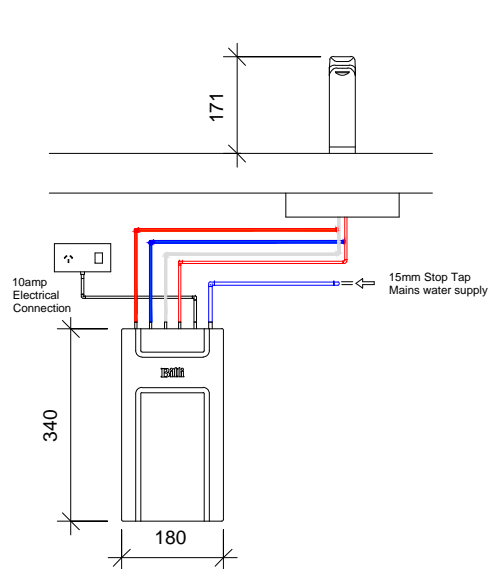

FRONT VIEW

SIDE VIEW

REAR VIEW

Billi Eco on sink

Billi Eco on Front

REV.	BY	DATE	DESCRIPTION OF CHANGE
1		23-07-14	INITIAL ISSUE
REVISION			

TITLE
BOILING-CHILLED WATER SYSTEM-BILLI ECO WITH XT
TOUCH & FONT

PROJECT

ECO

DRAWN	DATE
A2K	23-07-2014
SCALE	SIZE
1 : 10	A3

Billi TM	
DRAWING No.	REV.
A1401-A103	1